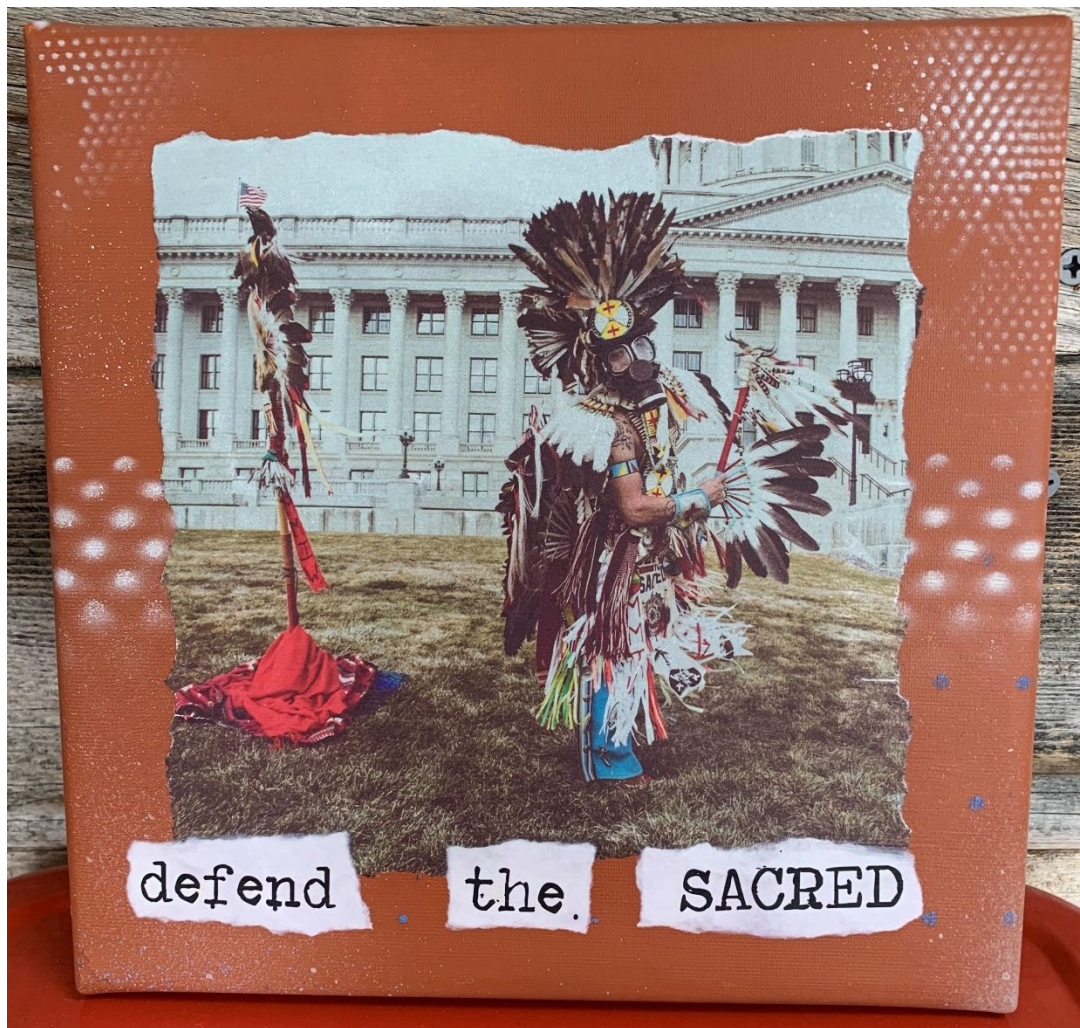

In Sight, Out of Mind

PRICE LIST

Springville Museum of Art

January 6 - August 7, 2021

To purchase artwork, please call the Front Desk at 801-489-2727

CAT PALMER

Defend The Sacred

mixed media on canvas (acrylic paint, xerox transfer, photography), 12x18

$225

All dimensions are in inches, unframed. For additional information on an artwork, please email Hannah at hbarrett@springville.org