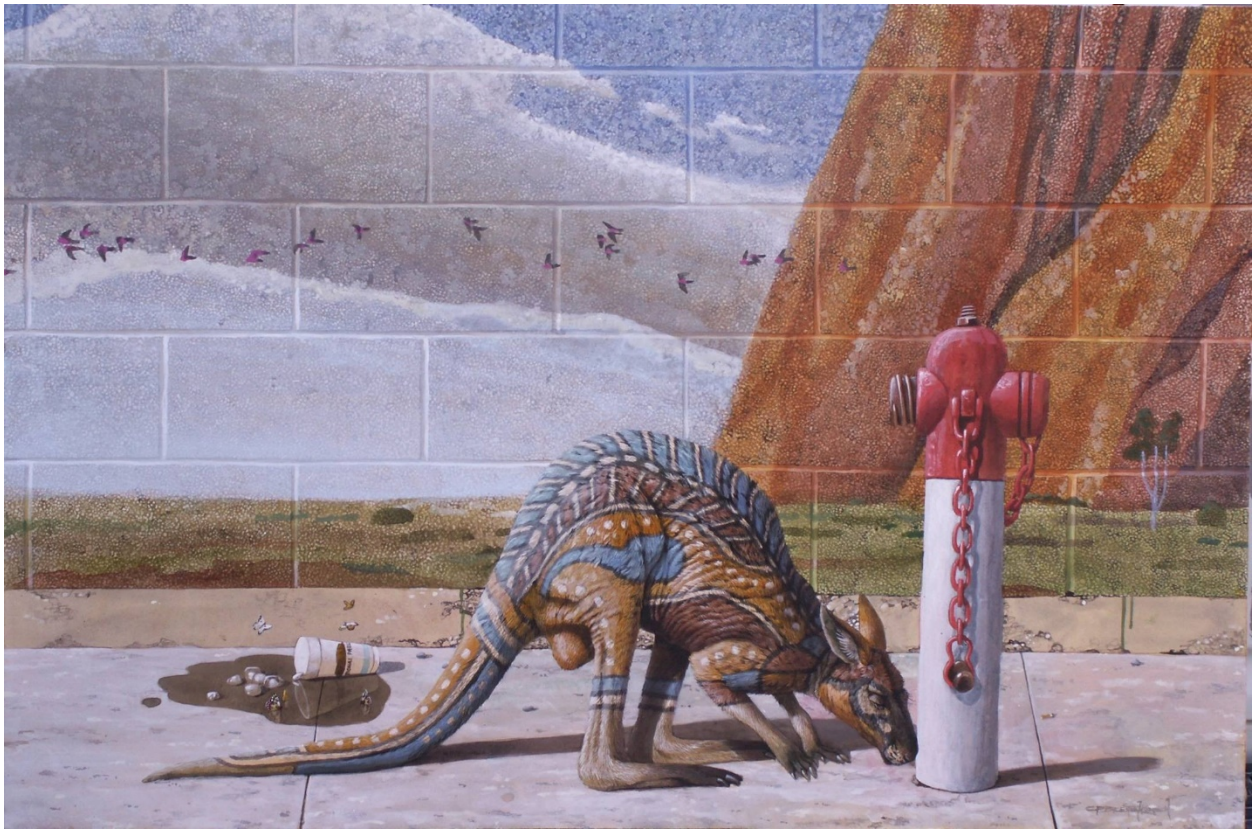

In Sight, Out of Mind

PRICE LIST

Springville Museum of Art

January 6 - August 7, 2021

To purchase artwork, please call the Front Desk at 801-489-2727

CAREL BREST VAN KEMPEN

The Problem of Wild Identity

acrylic on illustration board, 20x30

$14,000

All dimensions are in inches, unframed. For additional information on an artwork, please email Hannah at hbarrett@springville.org