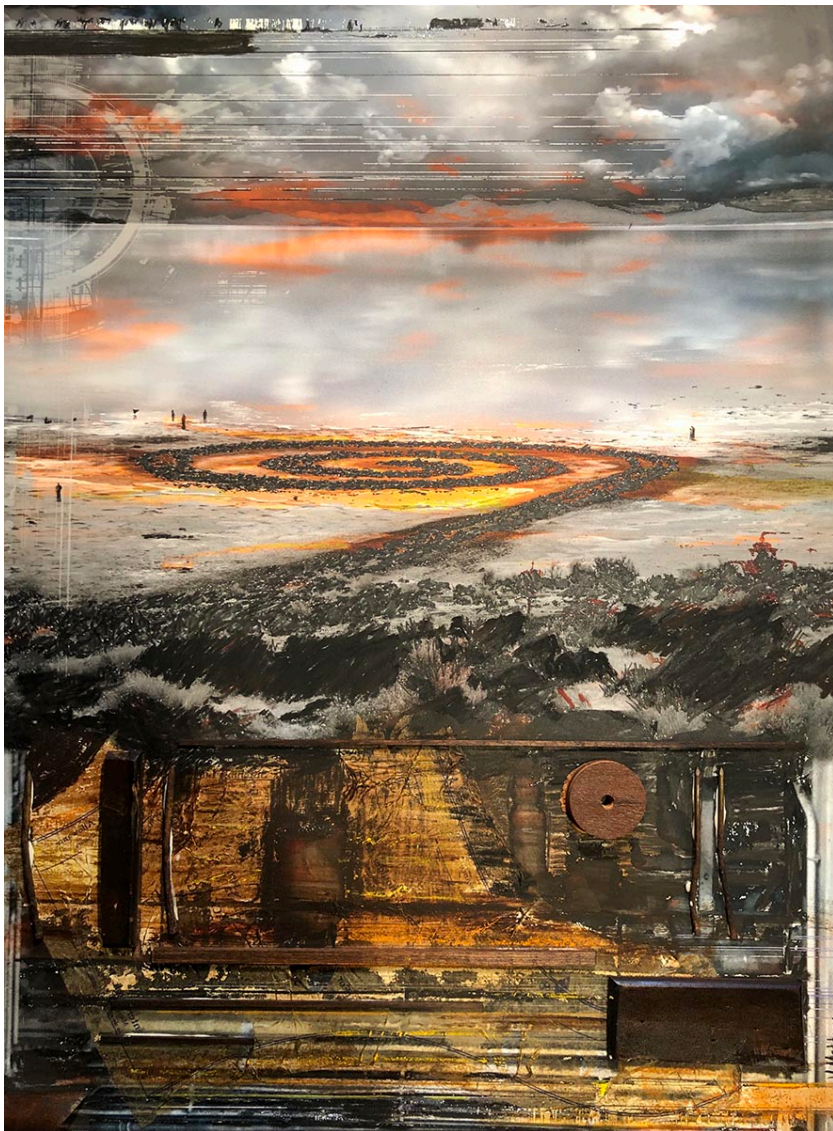

In Sight, Out of Mind

PRICE LIST

Springville Museum of Art

January 6 - August 7, 2021

To purchase artwork, please call the Front Desk at 801-489-2727

VINCENT MATTINA

Jetty Glytch

mixed media, 24x18

SOLD

All dimensions are in inches, unframed. For additional information on an artwork, please email Hannah at hbarrett@springville.org